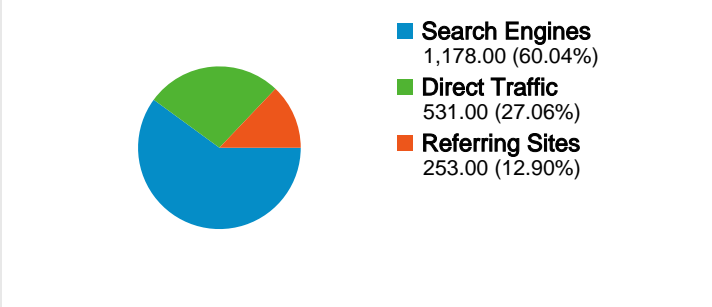

Traffic Sources Overview

Content Overview

Pages	Pageviews	% Pageviews
/do/view/CTSpedia	404	5.05%
/do/view/CTSpedia/WebHome	234	2.92%
/do/view/CTSpedia/GlobalHealt	175	2.19%
/do/view/CTSpedia/NewWebHo	163	2.04%
/do/view/CTSpedia/SampleInci	149	1.86%