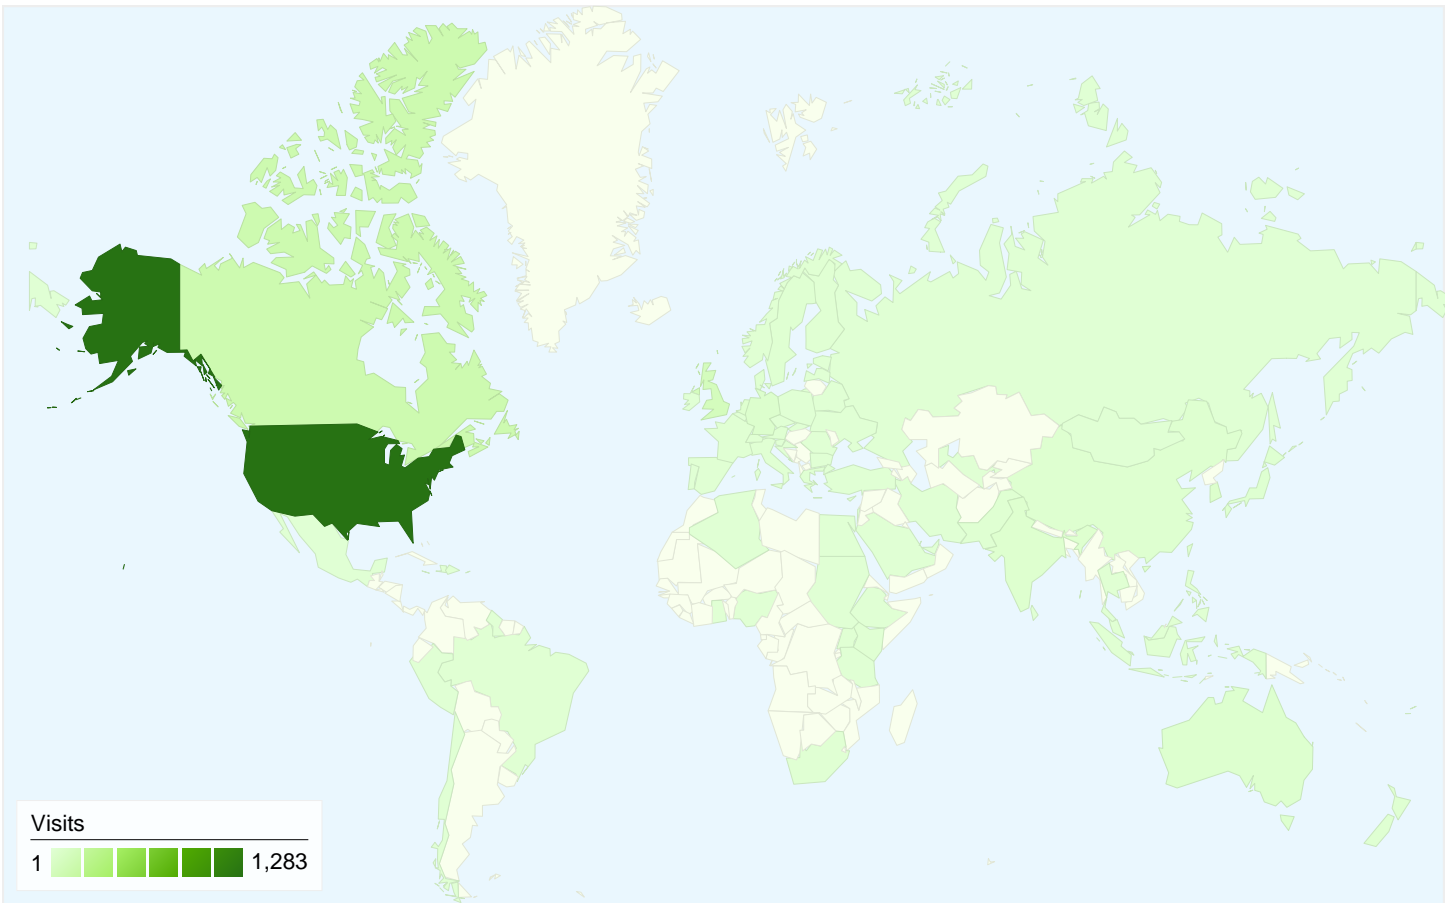

## 1,407 people visited this site

1,962 Visits

1,407 Absolute Unique Visitors

8,004 Pageviews

4.08 Average Pageviews

00:03:50 Time on Site

63.15% Bounce Rate

66.16% New Visits

All traffic sources sent a total of 1,962 visits

-  27.06% Direct Traffic
-  12.90% Referring Sites
-  60.04% Search Engines

- Search Engines  
1,178.00 (60.04%)
- Direct Traffic  
531.00 (27.06%)
- Referring Sites  
253.00 (12.90%)

**1,962 visits came from 80 countries/territories**

Site Usage						
Visits	Pages/Visit	Avg. Time on Site	% New Visits	Bounce Rate		
<b>1,962</b> % of Site Total: 100.00%	<b>4.08</b> Site Avg: 4.08 (0.00%)	<b>00:03:50</b> Site Avg: 00:03:50 (0.00%)	<b>66.26%</b> Site Avg: 66.16% (0.15%)	<b>63.15%</b> Site Avg: 63.15% (0.00%)		
Country/Territory	Visits	Pages/Visit	Avg. Time on Site	% New Visits	Bounce Rate	
United States	<b>1,283</b>	5.05	00:04:50	57.29%	58.46%	
Canada	<b>139</b>	3.50	00:03:12	71.22%	66.91%	
United Kingdom	<b>91</b>	1.86	00:01:11	94.51%	80.22%	
South Korea	<b>35</b>	1.40	00:00:45	31.43%	85.71%	
Germany	<b>30</b>	1.93	00:02:26	100.00%	63.33%	
Australia	<b>23</b>	2.04	00:01:03	91.30%	69.57%	
Netherlands	<b>22</b>	1.32	00:00:33	90.91%	81.82%	
India	<b>21</b>	2.76	00:01:33	100.00%	66.67%	
Hong Kong	<b>20</b>	1.55	00:01:23	75.00%	80.00%	