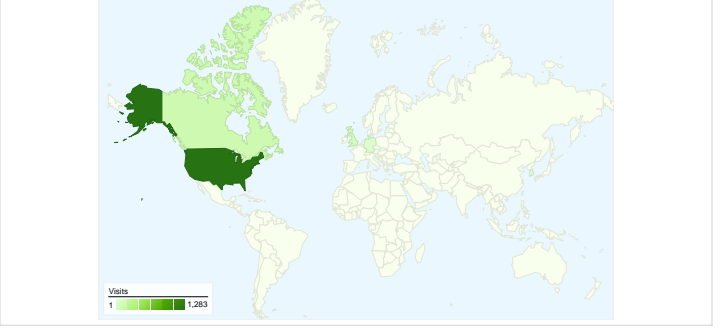

Map Overlay