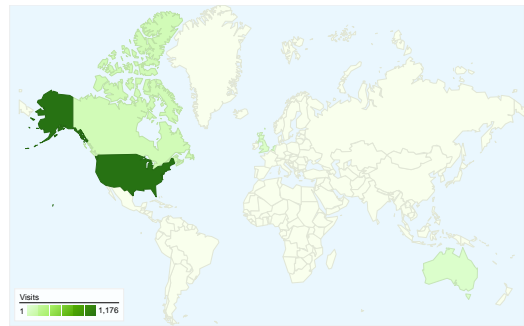

**Site Usage**

**1,663** Visits

**58.75%** Bounce Rate

**9,234** Pageviews

**00:04:03** Avg. Time on Site

**5.55** Pages/Visit

**59.77%** % New Visits

**Visitors Overview**

**Visitors**  
**1,091**

**Map Overlay**

**Traffic Sources Overview**

- **Search Engines**  
883.00 (53.10%)
- **Direct Traffic**  
555.00 (33.37%)
- **Referring Sites**  
225.00 (13.53%)

**Content Overview**

All traffic sources sent a total of 1,663 visits

-  33.37% Direct Traffic
-  13.53% Referring Sites
-  53.10% Search Engines

- Search Engines  
883.00 (53.10%)
- Direct Traffic  
555.00 (33.37%)
- Referring Sites  
225.00 (13.53%)

**1,663 visits came from 67 countries/territories**

Site Usage						
Visits	Pages/Visit	Avg. Time on Site	% New Visits	Bounce Rate		
<b>1,663</b> % of Site Total: 100.00%	<b>5.55</b> Site Avg: 5.55 (0.00%)	<b>00:04:03</b> Site Avg: 00:04:03 (0.00%)	<b>59.83%</b> Site Avg: 59.77% (0.10%)	<b>58.75%</b> Site Avg: 58.75% (0.00%)		
Country/Territory	Visits	Pages/Visit	Avg. Time on Site	% New Visits	Bounce Rate	
United States	<b>1,176</b>	6.44	00:04:37	50.68%	56.12%	
Canada	<b>103</b>	4.44	00:02:57	77.67%	63.11%	
United Kingdom	<b>47</b>	2.28	00:02:59	89.36%	70.21%	
Netherlands	<b>37</b>	2.38	00:02:15	78.38%	62.16%	
Australia	<b>35</b>	1.49	00:00:50	94.29%	80.00%	
Germany	<b>23</b>	9.57	00:05:21	43.48%	34.78%	
India	<b>20</b>	1.85	00:02:29	75.00%	75.00%	
Switzerland	<b>18</b>	6.17	00:04:23	50.00%	27.78%	
Philippines	<b>12</b>	1.67	00:00:31	91.67%	58.33%	