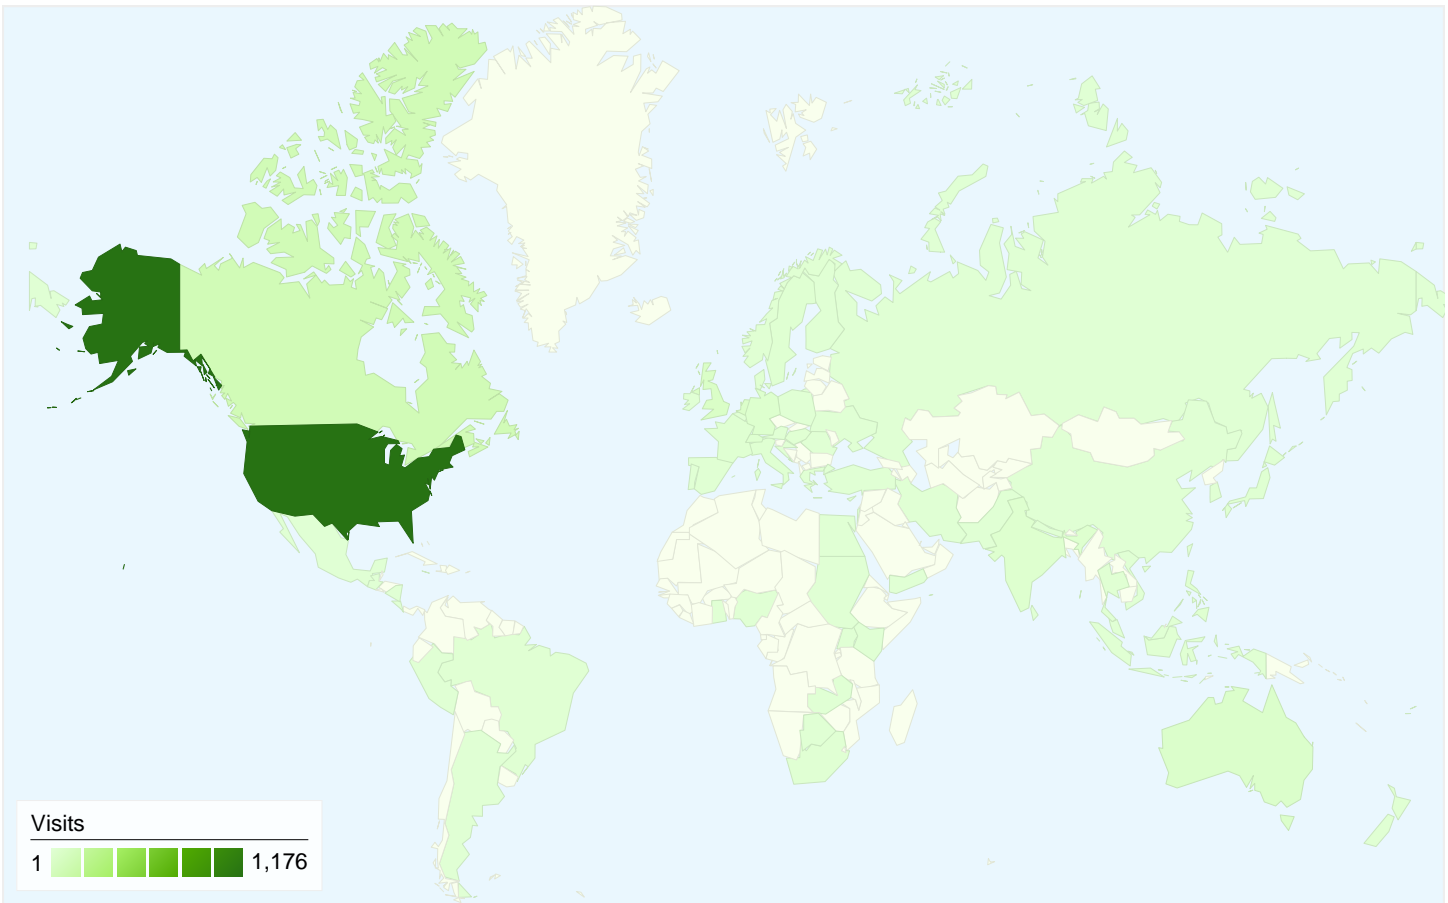

**Visitors**  
**1,091**

**Map Overlay**

**Traffic Sources Overview**

- **Search Engines**  
883.00 (53.10%)
- **Direct Traffic**  
555.00 (33.37%)
- **Referring Sites**  
225.00 (13.53%)

**Content Overview**

## 1,091 people visited this site

1,663 Visits

1,091 Absolute Unique Visitors

9,234 Pageviews

5.55 Average Pageviews

00:04:03 Time on Site

58.75% Bounce Rate

59.77% New Visits

All traffic sources sent a total of 1,663 visits

-  33.37% Direct Traffic
-  13.53% Referring Sites
-  53.10% Search Engines

- Search Engines  
883.00 (53.10%)
- Direct Traffic  
555.00 (33.37%)
- Referring Sites  
225.00 (13.53%)

**1,663 visits came from 67 countries/territories**

Site Usage						
Visits	Pages/Visit	Avg. Time on Site	% New Visits	Bounce Rate		
<b>1,663</b> % of Site Total: 100.00%	<b>5.55</b> Site Avg: 5.55 (0.00%)	<b>00:04:03</b> Site Avg: 00:04:03 (0.00%)	<b>59.83%</b> Site Avg: 59.77% (0.10%)	<b>58.75%</b> Site Avg: 58.75% (0.00%)		
Country/Territory	Visits	Pages/Visit	Avg. Time on Site	% New Visits	Bounce Rate	
United States	<b>1,176</b>	6.44	00:04:37	50.68%	56.12%	
Canada	<b>103</b>	4.44	00:02:57	77.67%	63.11%	
United Kingdom	<b>47</b>	2.28	00:02:59	89.36%	70.21%	
Netherlands	<b>37</b>	2.38	00:02:15	78.38%	62.16%	
Australia	<b>35</b>	1.49	00:00:50	94.29%	80.00%	
Germany	<b>23</b>	9.57	00:05:21	43.48%	34.78%	
India	<b>20</b>	1.85	00:02:29	75.00%	75.00%	
Switzerland	<b>18</b>	6.17	00:04:23	50.00%	27.78%	
Philippines	<b>12</b>	1.67	00:00:31	91.67%	58.33%	