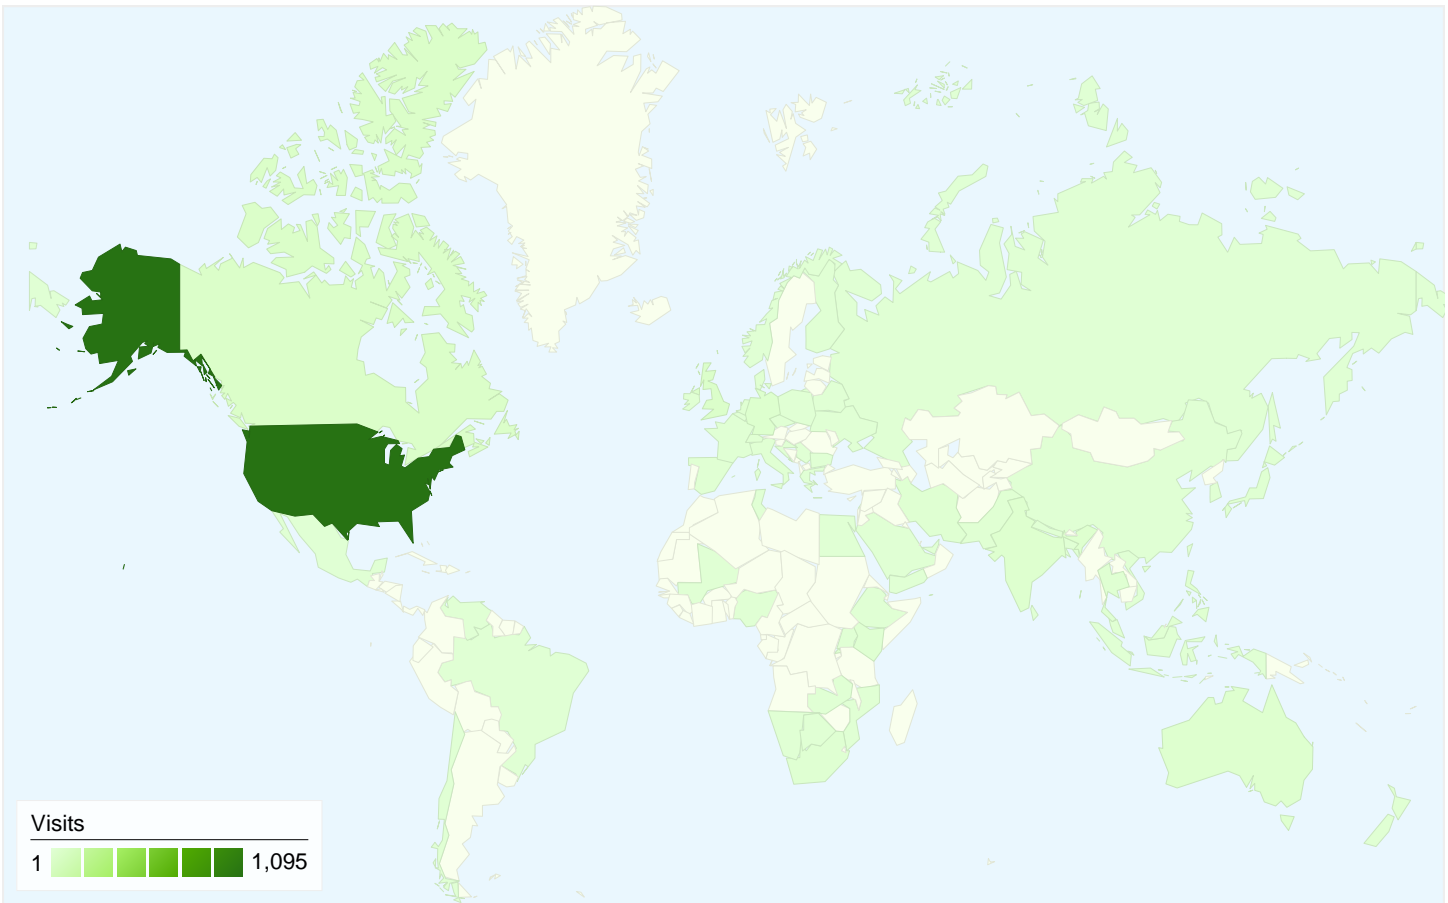

890 people visited this site

1,441 Visits

890 Absolute Unique Visitors

12,726 Pageviews

8.83 Average Pageviews

00:06:16 Time on Site

47.74% Bounce Rate

55.86% New Visits

All traffic sources sent a total of 1,441 visits

-  **35.18%** Direct Traffic
-  **15.54%** Referring Sites
-  **49.27%** Search Engines

- **Search Engines**
710.00 (49.27%)
- **Direct Traffic**
507.00 (35.18%)
- **Referring Sites**
224.00 (15.54%)

1,441 visits came from 65 countries/territories

Site Usage

| Country/Territory | Visits | Pages/Visit | Avg. Time on Site | % New Visits | Bounce Rate |
|--------------------------------------------------------------|----------------------------------------------------------------|------------------------------------------------------------------------------|---------------------------------------------------------------------|--------------------------------------------------------------------|-------------|
| Visits 1,441 % of Site Total: 100.00% | Pages/Visit 8.83 Site Avg: 8.83 (0.00%) | Avg. Time on Site 00:06:16 Site Avg: 00:06:16 (0.00%) | % New Visits 56.00% Site Avg: 55.86% (0.25%) | Bounce Rate 47.74% Site Avg: 47.74% (0.00%) | |
| United States | 1,095 | 10.80 | 00:07:26 | 47.03% | 40.64% |
| Canada | 38 | 5.37 | 00:05:18 | 73.68% | 57.89% |
| United Kingdom | 35 | 1.91 | 00:01:05 | 82.86% | 68.57% |
| Germany | 22 | 4.41 | 00:06:29 | 81.82% | 59.09% |
| India | 19 | 1.37 | 00:00:25 | 94.74% | 84.21% |
| Australia | 19 | 1.47 | 00:00:22 | 89.47% | 89.47% |
| Philippines | 13 | 2.08 | 00:03:15 | 84.62% | 53.85% |
| Kenya | 10 | 1.70 | 00:04:38 | 70.00% | 80.00% |
| Netherlands | 9 | 1.78 | 00:01:07 | 88.89% | 77.78% |