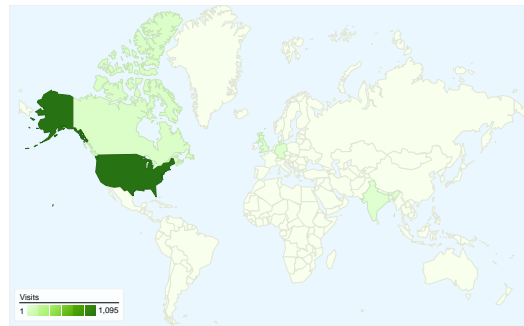

Map Overlay

Traffic Sources Overview

- **Search Engines**
  710.00 (49.27%)
- **Direct Traffic**
  507.00 (35.18%)
- **Referring Sites**
  224.00 (15.54%)

Content Overview

Pages	Pageviews	% Pageviews
/do/view/CTSpedia	631	4.96%
/do/view/CTSpedia/WebHome	278	2.18%
/do/view/StatisticalGraphics/We	258	2.03%
/do/view/CTSpedia/StatisticalTo	231	1.82%
/do/view/EducationalMaterials/	217	1.71%