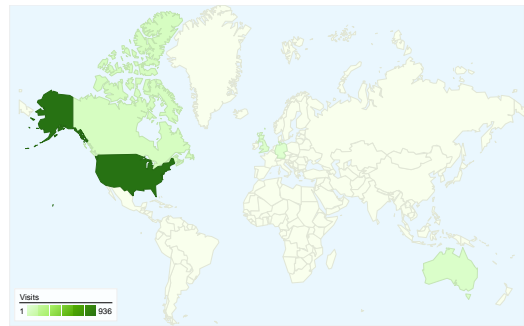

**Site Usage**

**1,287** Visits

**53.22%** Bounce Rate

**9,075** Pageviews

**00:04:59** Avg. Time on Site

**7.05** Pages/Visit

**55.56%** % New Visits

**Visitors Overview**

**Visitors**  
**800**

**Map Overlay**

**Traffic Sources Overview**

- **Search Engines**  
642.00 (49.88%)
- **Direct Traffic**  
473.00 (36.75%)
- **Referring Sites**  
172.00 (13.36%)

**Content Overview**

All traffic sources sent a total of 1,287 visits

-  36.75% Direct Traffic
-  13.36% Referring Sites
-  49.88% Search Engines

- Search Engines  
642.00 (49.88%)
- Direct Traffic  
473.00 (36.75%)
- Referring Sites  
172.00 (13.36%)

**1,287 visits came from 68 countries/territories**

Site Usage						
Visits	Pages/Visit	Avg. Time on Site	% New Visits	Bounce Rate		
<b>1,287</b> % of Site Total: 100.00%	<b>7.05</b> Site Avg: 7.05 (0.00%)	<b>00:04:59</b> Site Avg: 00:04:59 (0.00%)	<b>55.56%</b> Site Avg: 55.56% (0.00%)	<b>53.22%</b> Site Avg: 53.22% (0.00%)		
Country/Territory	Visits	Pages/Visit	Avg. Time on Site	% New Visits	Bounce Rate	
United States	<b>936</b>	8.23	00:05:40	46.26%	48.50%	
Canada	<b>54</b>	9.67	00:05:56	61.11%	33.33%	
Australia	<b>33</b>	1.21	00:01:07	93.94%	87.88%	
United Kingdom	<b>28</b>	1.43	00:02:30	96.43%	78.57%	
Germany	<b>16</b>	7.88	00:09:46	43.75%	31.25%	
Ukraine	<b>14</b>	1.86	00:03:12	21.43%	85.71%	
India	<b>14</b>	1.64	00:02:06	85.71%	85.71%	
Netherlands	<b>12</b>	1.67	00:00:51	83.33%	75.00%	
Switzerland	<b>11</b>	12.82	00:11:38	63.64%	36.36%	