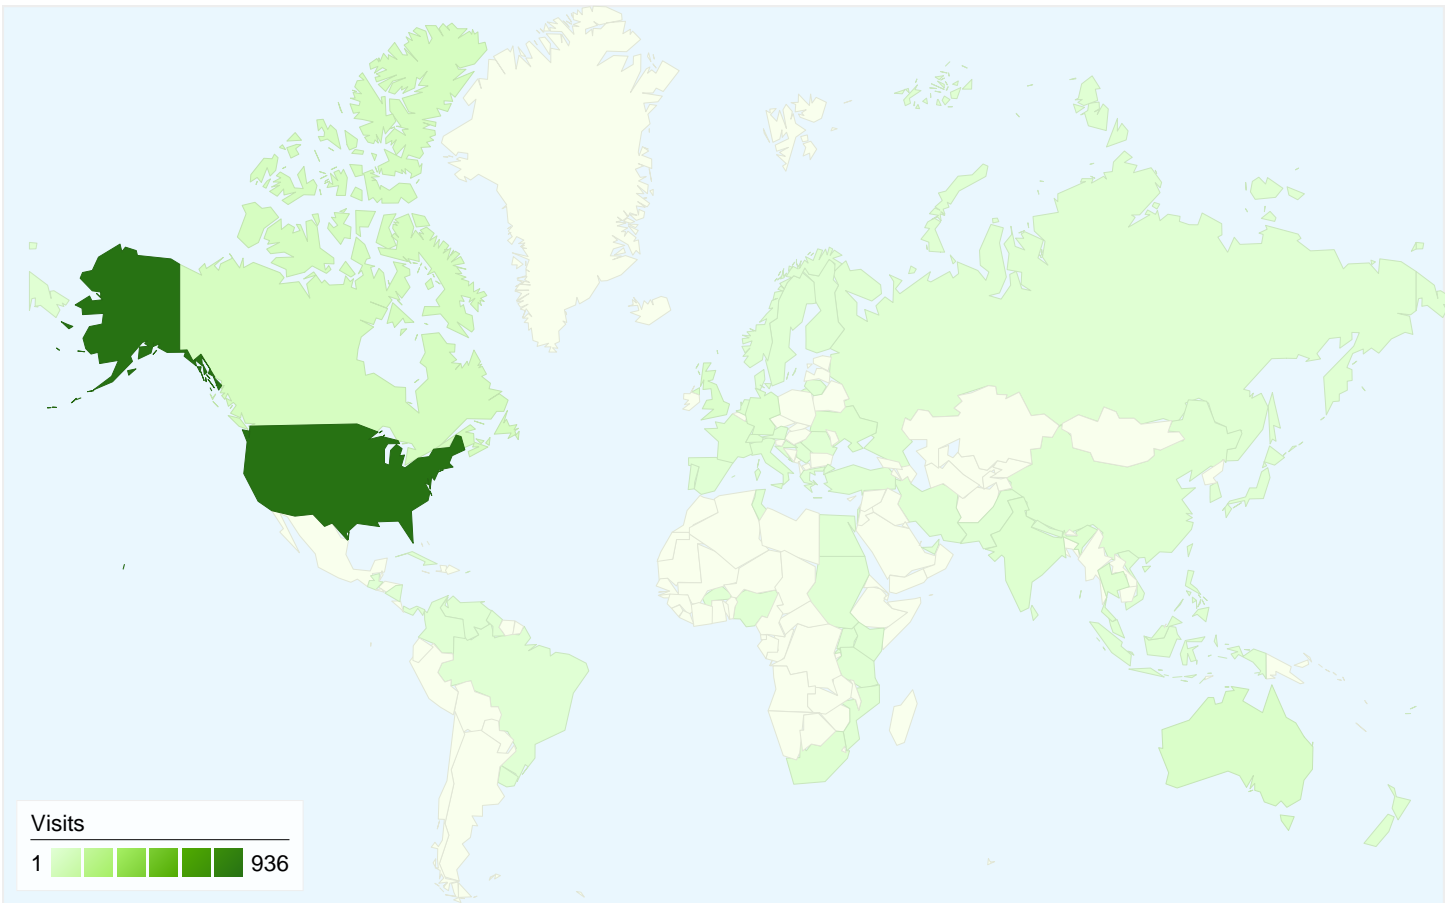

**Visitors**  
**800**

**Map Overlay**

**Traffic Sources Overview**

- **Search Engines**  
642.00 (49.88%)
- **Direct Traffic**  
473.00 (36.75%)
- **Referring Sites**  
172.00 (13.36%)

**Content Overview**

## 800 people visited this site

1,287 Visits

800 Absolute Unique Visitors

9,075 Pageviews

7.05 Average Pageviews

00:04:59 Time on Site

53.22% Bounce Rate

55.56% New Visits

All traffic sources sent a total of 1,287 visits

-  36.75% Direct Traffic
-  13.36% Referring Sites
-  49.88% Search Engines

- Search Engines  
642.00 (49.88%)
- Direct Traffic  
473.00 (36.75%)
- Referring Sites  
172.00 (13.36%)

**1,287 visits came from 68 countries/territories**

Site Usage						
Visits	Pages/Visit	Avg. Time on Site	% New Visits	Bounce Rate		
<b>1,287</b> % of Site Total: 100.00%	<b>7.05</b> Site Avg: 7.05 (0.00%)	<b>00:04:59</b> Site Avg: 00:04:59 (0.00%)	<b>55.56%</b> Site Avg: 55.56% (0.00%)	<b>53.22%</b> Site Avg: 53.22% (0.00%)		
Country/Territory	Visits	Pages/Visit	Avg. Time on Site	% New Visits	Bounce Rate	
United States	<b>936</b>	8.23	00:05:40	46.26%	48.50%	
Canada	<b>54</b>	9.67	00:05:56	61.11%	33.33%	
Australia	<b>33</b>	1.21	00:01:07	93.94%	87.88%	
United Kingdom	<b>28</b>	1.43	00:02:30	96.43%	78.57%	
Germany	<b>16</b>	7.88	00:09:46	43.75%	31.25%	
Ukraine	<b>14</b>	1.86	00:03:12	21.43%	85.71%	
India	<b>14</b>	1.64	00:02:06	85.71%	85.71%	
Netherlands	<b>12</b>	1.67	00:00:51	83.33%	75.00%	
Switzerland	<b>11</b>	12.82	00:11:38	63.64%	36.36%	