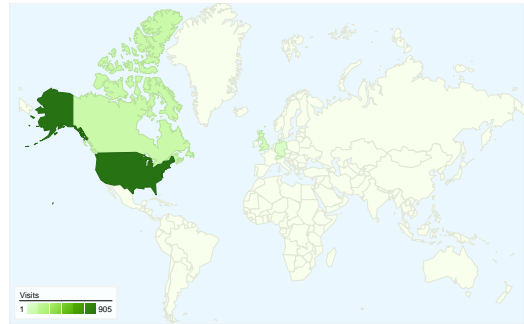

Site Usage

1,432 Visits

53.77% Bounce Rate

8,466 Pageviews

00:03:56 Avg. Time on Site

5.91 Pages/Visit

65.36% % New Visits

Visitors Overview

Visitors
1,039

Map Overlay

Traffic Sources Overview

- **Search Engines**
684.00 (47.77%)
- **Direct Traffic**
474.00 (33.10%)
- **Referring Sites**
274.00 (19.13%)

Content Overview

Pages	Pageviews	% Pageviews
/do/view/CTSpedia	461	5.45%
/do/view/CTSpedia/WebHome	339	4.00%
/do/view/CTSpedia/StatGraphH	282	3.33%
/do/view/ResearchEthics/Brows	185	2.19%
/do/view/ResearchEthics/WebH	162	1.91%

All traffic sources sent a total of 1,432 visits

-  33.10% Direct Traffic
-  19.13% Referring Sites
-  47.77% Search Engines

- Search Engines
684.00 (47.77%)
- Direct Traffic
474.00 (33.10%)
- Referring Sites
274.00 (19.13%)

1,432 visits came from 74 countries/territories

Site Usage						
Visits	Pages/Visit	Avg. Time on Site	% New Visits	Bounce Rate		
1,432 % of Site Total: 100.00%	5.91 Site Avg: 5.91 (0.00%)	00:03:56 Site Avg: 00:03:56 (0.00%)	65.85% Site Avg: 65.36% (0.75%)	53.77% Site Avg: 53.77% (0.00%)		
Country/Territory	Visits	Pages/Visit	Avg. Time on Site	% New Visits	Bounce Rate	
United States	905	7.75	00:05:04	58.56%	47.62%	
Canada	116	3.09	00:02:14	67.24%	52.59%	
United Kingdom	71	1.59	00:01:03	94.37%	74.65%	
Germany	41	5.88	00:02:52	60.98%	46.34%	
Switzerland	20	6.80	00:04:36	50.00%	40.00%	
Australia	19	1.95	00:01:31	68.42%	68.42%	
Netherlands	18	2.11	00:00:49	88.89%	77.78%	
India	18	2.11	00:00:48	61.11%	72.22%	
Sweden	17	1.94	00:03:04	70.59%	64.71%	