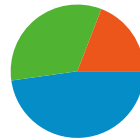

- Search Engines
  684.00 (47.77%)
- Direct Traffic
  474.00 (33.10%)
- Referring Sites
  274.00 (19.13%)

Top Traffic Sources

Sources	Visits	% visits	Keywords	Visits	% visits
google (organic)	590	41.20%	ctspedia	81	11.84%
(direct) ((none))	474	33.10%	"senda abdelli"	67	9.80%
en.wikipedia.org (referral)	91	6.35%	incidence density sampling	11	1.61%
yahoo (organic)	59	4.12%	ctspedia.org	10	1.46%
google.com (referral)	36	2.51%	prevalence ratio definition	9	1.32%