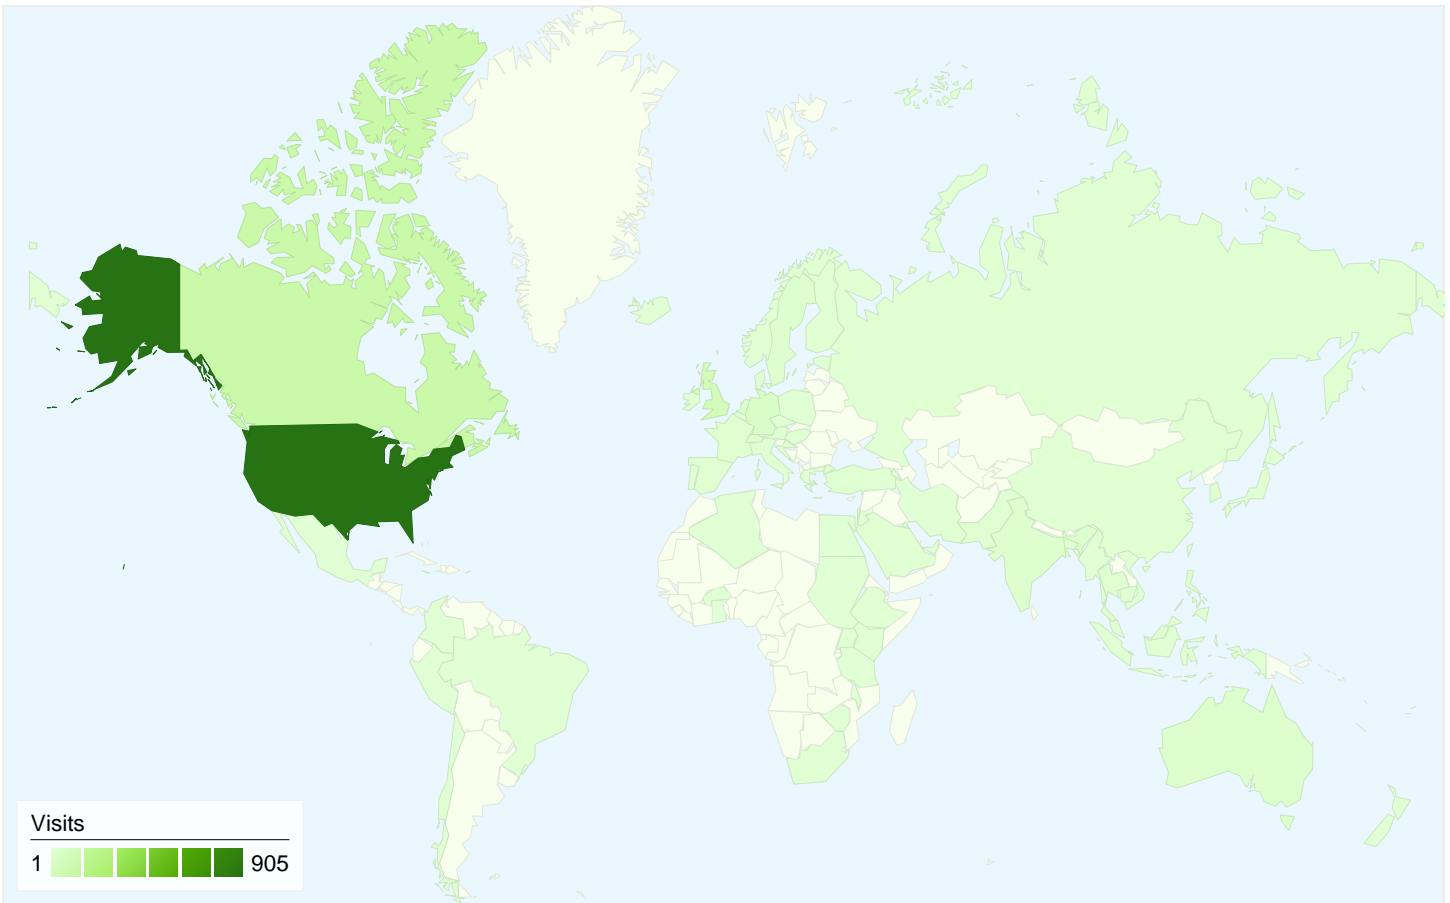

Visitors
1,039

Map Overlay

Traffic Sources Overview

- **Search Engines**
684.00 (47.77%)
- **Direct Traffic**
474.00 (33.10%)
- **Referring Sites**
274.00 (19.13%)

Content Overview

Pages	Pageviews	% Pageviews
/do/view/CTSpedia	461	5.45%
/do/view/CTSpedia/WebHome	339	4.00%
/do/view/CTSpedia/StatGraphH	282	3.33%
/do/view/ResearchEthics/Brows	185	2.19%
/do/view/ResearchEthics/WebH	162	1.91%

1,039 people visited this site

1,432 Visits

1,039 Absolute Unique Visitors

8,466 Pageviews

5.91 Average Pageviews

00:03:56 Time on Site

53.77% Bounce Rate

65.36% New Visits

All traffic sources sent a total of 1,432 visits

-  33.10% Direct Traffic
-  19.13% Referring Sites
-  47.77% Search Engines

- Search Engines
684.00 (47.77%)
- Direct Traffic
474.00 (33.10%)
- Referring Sites
274.00 (19.13%)

1,432 visits came from 74 countries/territories

Site Usage						
Visits	Pages/Visit	Avg. Time on Site	% New Visits	Bounce Rate		
1,432 % of Site Total: 100.00%	5.91 Site Avg: 5.91 (0.00%)	00:03:56 Site Avg: 00:03:56 (0.00%)	65.85% Site Avg: 65.36% (0.75%)	53.77% Site Avg: 53.77% (0.00%)		
Country/Territory	Visits	Pages/Visit	Avg. Time on Site	% New Visits	Bounce Rate	
United States	905	7.75	00:05:04	58.56%	47.62%	
Canada	116	3.09	00:02:14	67.24%	52.59%	
United Kingdom	71	1.59	00:01:03	94.37%	74.65%	
Germany	41	5.88	00:02:52	60.98%	46.34%	
Switzerland	20	6.80	00:04:36	50.00%	40.00%	
Australia	19	1.95	00:01:31	68.42%	68.42%	
Netherlands	18	2.11	00:00:49	88.89%	77.78%	
India	18	2.11	00:00:48	61.11%	72.22%	
Sweden	17	1.94	00:03:04	70.59%	64.71%	