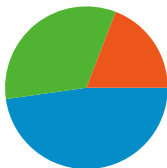

Traffic Sources Overview

- **Search Engines**
  684.00 (47.77%)
- **Direct Traffic**
  474.00 (33.10%)
- **Referring Sites**
  274.00 (19.13%)

Content Overview

Pages	Pageviews	% Pageviews
/do/view/CTSpedia	461	5.45%
/do/view/CTSpedia/WebHome	339	4.00%
/do/view/CTSpedia/StatGraphH	282	3.33%
/do/view/ResearchEthics/Brows	185	2.19%
/do/view/ResearchEthics/WebH	162	1.91%