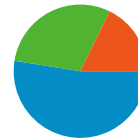

Technical Profile

Browser	Visits	% visits	Connection Speed	Visits	% visits
Firefox	710	42.57%	Unknown	1,668	100.00%
Internet Explorer	635	38.07%			
Chrome	198	11.87%			
Safari	113	6.77%			
Mozilla	4	0.24%			

All traffic sources sent a total of 1,668 visits

29.74% Direct Traffic

17.75% Referring Sites

52.52% Search Engines

- Search Engines
876.00 (52.52%)
- Direct Traffic
496.00 (29.74%)
- Referring Sites
296.00 (17.75%)