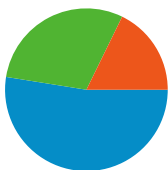

Traffic Sources Overview

- **Search Engines**
  876.00 (52.52%)
- **Direct Traffic**
  496.00 (29.74%)
- **Referring Sites**
  296.00 (17.75%)

Content Overview

Pages	Pageviews	% Pageviews
/do/view/CTSpedia	595	7.39%
/do/view/CTSpedia/WebHome	424	5.27%
/do/view/CTSpedia/CourseMate	252	3.13%
/do/view/CTSpedia/PageOneSt	215	2.67%
/do/view/CTSpedia/SasTools	152	1.89%