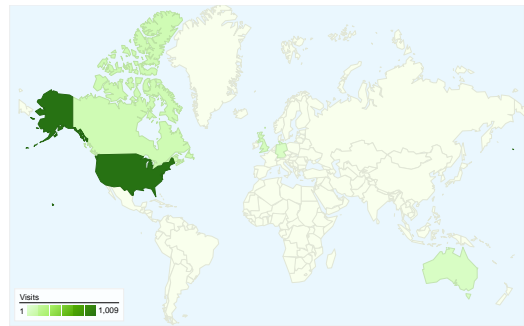

Map Overlay

Traffic Sources Overview

- **Search Engines**
  876.00 (52.52%)
- **Direct Traffic**
  496.00 (29.74%)
- **Referring Sites**
  296.00 (17.75%)

Content Overview

Pages	Pageviews	% Pageviews
/do/view/CTSpedia	595	7.39%
/do/view/CTSpedia/WebHome	424	5.27%
/do/view/CTSpedia/CourseMate	252	3.13%
/do/view/CTSpedia/PageOneSt	215	2.67%
/do/view/CTSpedia/SasTools	152	1.89%