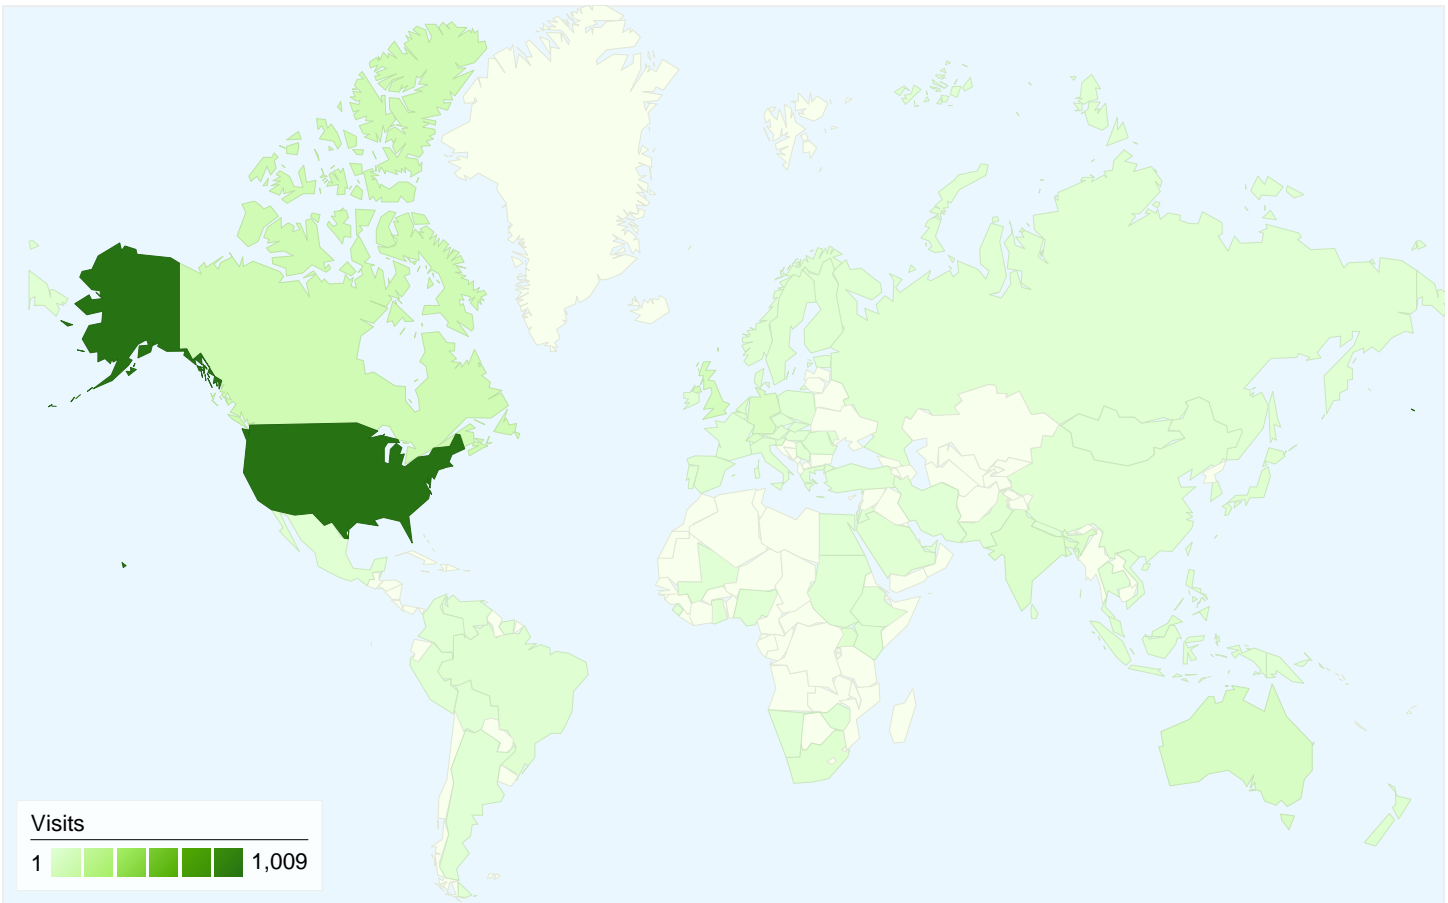

Visitors
1,226

Map Overlay

Traffic Sources Overview

- **Search Engines**
876.00 (52.52%)
- **Direct Traffic**
496.00 (29.74%)
- **Referring Sites**
296.00 (17.75%)

Content Overview

Pages	Pageviews	% Pageviews
/do/view/CTSpedia	595	7.39%
/do/view/CTSpedia/WebHome	424	5.27%
/do/view/CTSpedia/CourseMate	252	3.13%
/do/view/CTSpedia/PageOneSt	215	2.67%
/do/view/CTSpedia/SasTools	152	1.89%

1,226 people visited this site

1,668 Visits

1,226 Absolute Unique Visitors

8,051 Pageviews

4.83 Average Pageviews

00:03:01 Time on Site

59.53% Bounce Rate

67.69% New Visits

All traffic sources sent a total of 1,668 visits

29.74% Direct Traffic

17.75% Referring Sites

52.52% Search Engines

- Search Engines
876.00 (52.52%)
- Direct Traffic
496.00 (29.74%)
- Referring Sites
296.00 (17.75%)

1,668 visits came from 80 countries/territories

Site Usage						
Visits	Pages/Visit	Avg. Time on Site	% New Visits	Bounce Rate		
1,668 % of Site Total: 100.00%	4.83 Site Avg: 4.83 (0.00%)	00:03:01 Site Avg: 00:03:01 (0.00%)	67.69% Site Avg: 67.69% (0.00%)	59.53% Site Avg: 59.53% (0.00%)		
Country/Territory	Visits	Pages/Visit	Avg. Time on Site	% New Visits	Bounce Rate	
United States	1,009	6.35	00:03:52	60.36%	54.31%	
Canada	98	3.05	00:03:16	84.69%	47.96%	
United Kingdom	70	1.80	00:01:11	72.86%	65.71%	
Australia	50	1.36	00:01:14	98.00%	76.00%	
Germany	46	5.54	00:02:48	47.83%	69.57%	
Switzerland	28	2.46	00:00:51	35.71%	50.00%	
India	25	4.28	00:01:47	84.00%	56.00%	
Netherlands	20	1.45	00:01:06	85.00%	70.00%	
Bangladesh	19	1.32	00:00:23	21.05%	89.47%	