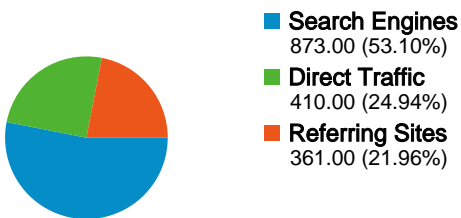

Traffic Sources Overview

Content Overview

Pages	Pageviews	% Pageviews
/do/view/CTSpedia	455	6.04%
/do/view/CTSpedia/WebHome	279	3.71%
/do/view/CTSpedia/PageOneSt	210	2.79%
/do/view/CTSpedia/StatGraphH	183	2.43%
/do/view/CTSpedia/LabsLiver	153	2.03%