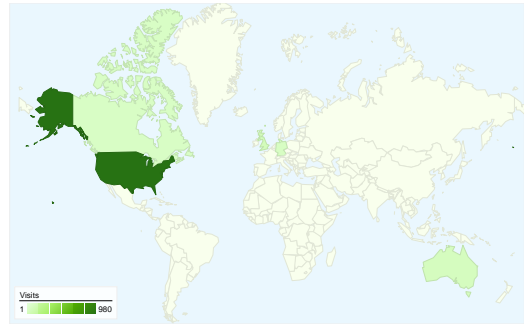

Map Overlay