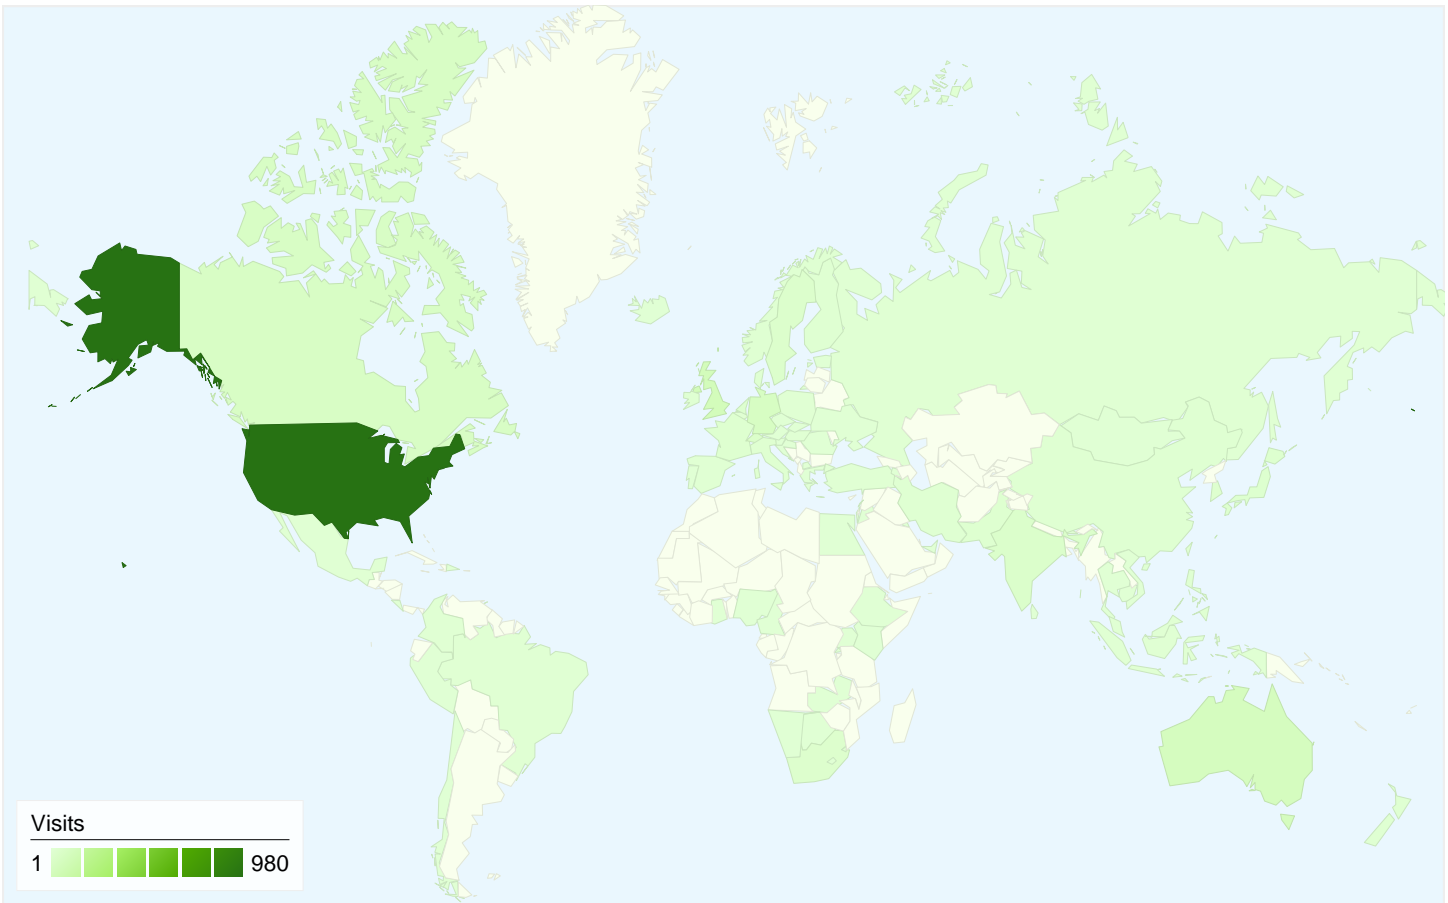

1,266 people visited this site

1,644 Visits

1,266 Absolute Unique Visitors

7,528 Pageviews

4.58 Average Pageviews

00:03:05 Time on Site

63.87% Bounce Rate

70.74% New Visits

All traffic sources sent a total of 1,644 visits

-  24.94% Direct Traffic
-  21.96% Referring Sites
-  53.10% Search Engines

- Search Engines
873.00 (53.10%)
- Direct Traffic
410.00 (24.94%)
- Referring Sites
361.00 (21.96%)

1,644 visits came from 84 countries/territories

Site Usage

Visits 1,644 % of Site Total: 100.00%	Pages/Visit 4.58 Site Avg: 4.58 (0.00%)	Avg. Time on Site 00:03:05 Site Avg: 00:03:05 (0.00%)	% New Visits 70.86% Site Avg: 70.74% (0.17%)	Bounce Rate 63.87% Site Avg: 63.87% (0.00%)	
Country/Territory	Visits	Pages/Visit	Avg. Time on Site	% New Visits	Bounce Rate
United States	980	6.27	00:04:18	61.33%	58.67%
United Kingdom	74	1.81	00:00:36	93.24%	78.38%
Australia	63	1.49	00:00:36	87.30%	80.95%
Germany	52	3.62	00:02:10	59.62%	50.00%
Canada	46	1.96	00:01:57	86.96%	69.57%
Switzerland	31	2.74	00:01:26	41.94%	67.74%
India	29	1.45	00:00:37	100.00%	79.31%
Sweden	26	1.38	00:00:55	96.15%	69.23%
South Africa	23	1.13	00:00:24	73.91%	91.30%